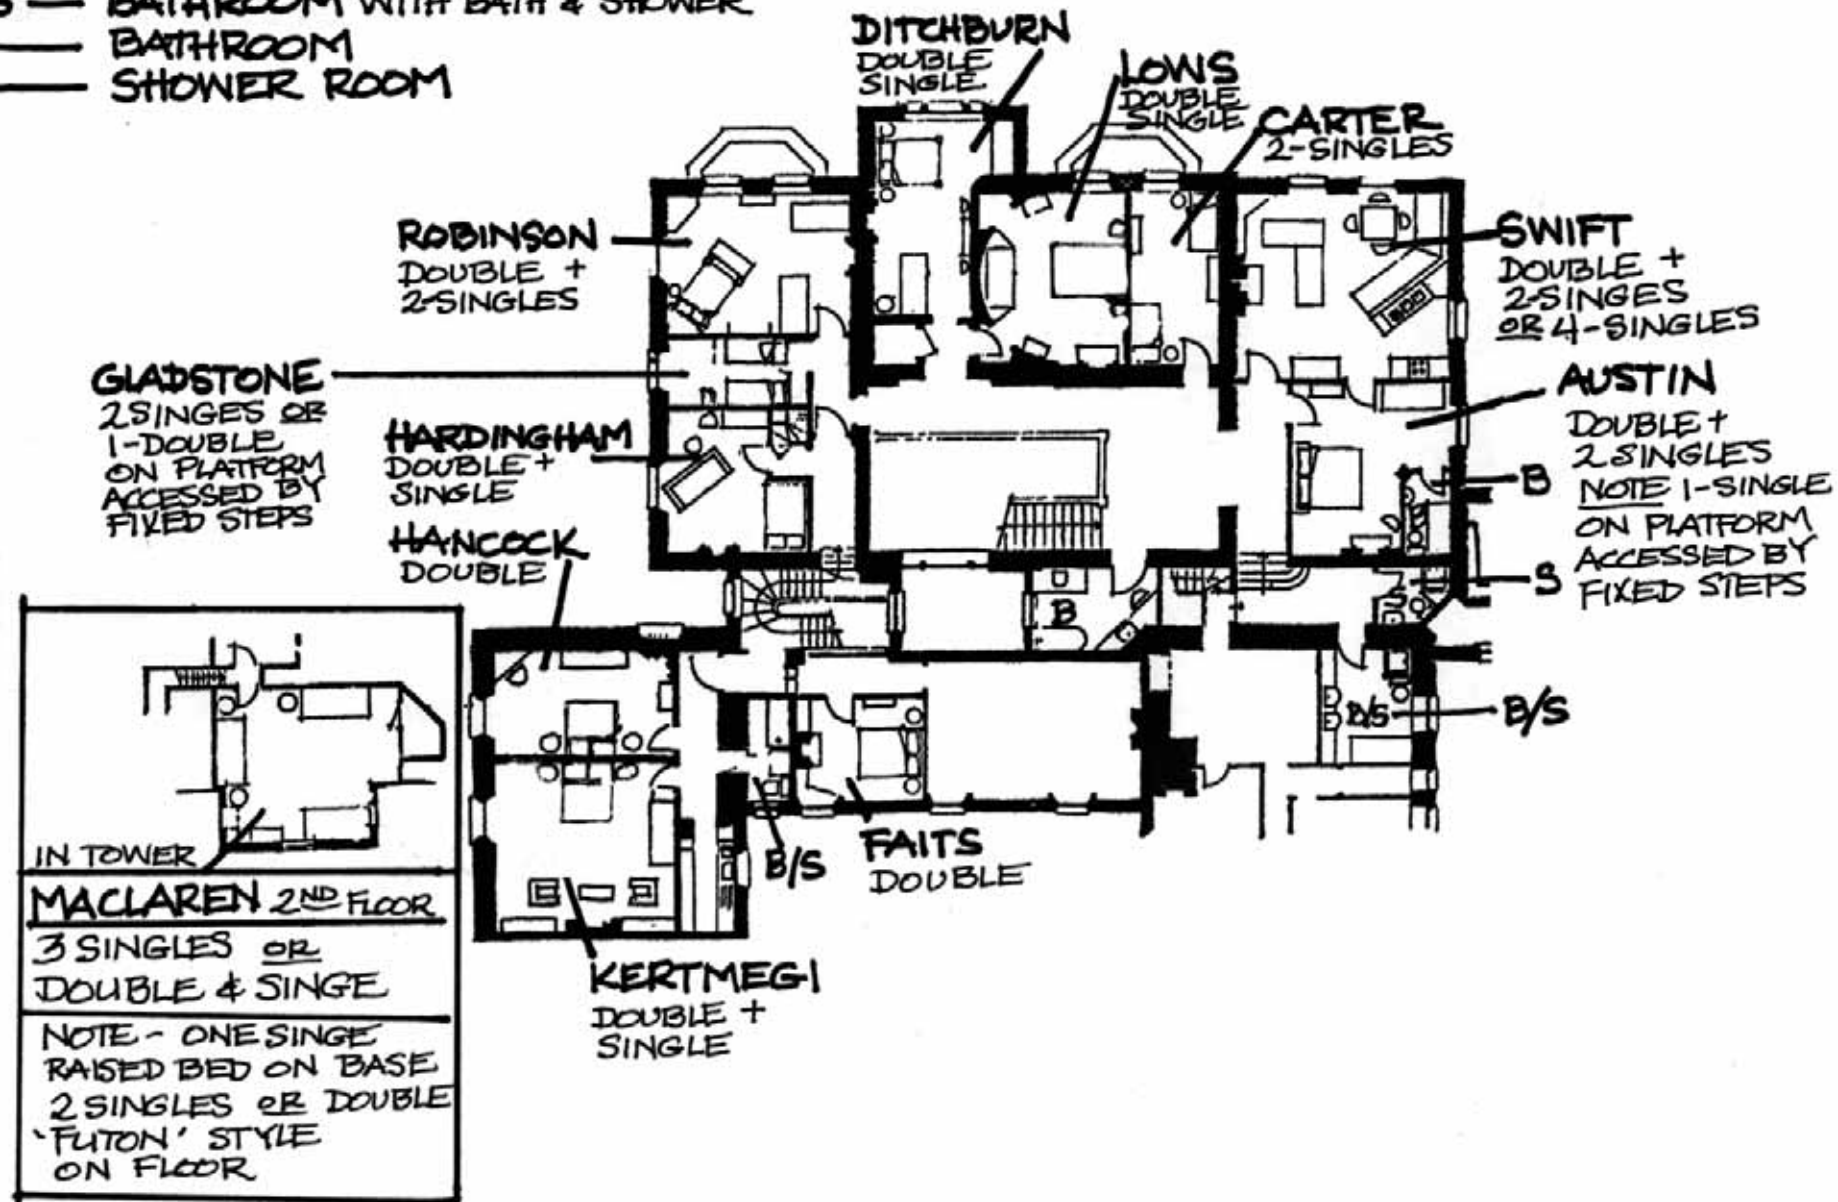

# GUNTHORPE HALL SLEEPING ACCOMODATION

SLEEPS 35 FAMILY-STYLE OR 27 ALL SINGLES IN 12 BEDROOMS

- B/S — BATHROOM WITH BATH & SHOWER
- B — BATHROOM
- S — SHOWER ROOM

# WING HOUSE SLEEPING ACCOMMODATION

SLEEPS UP TO 10 IN 3 OR 4 BEDROOMS - DEPENDING ON ROOM USE -